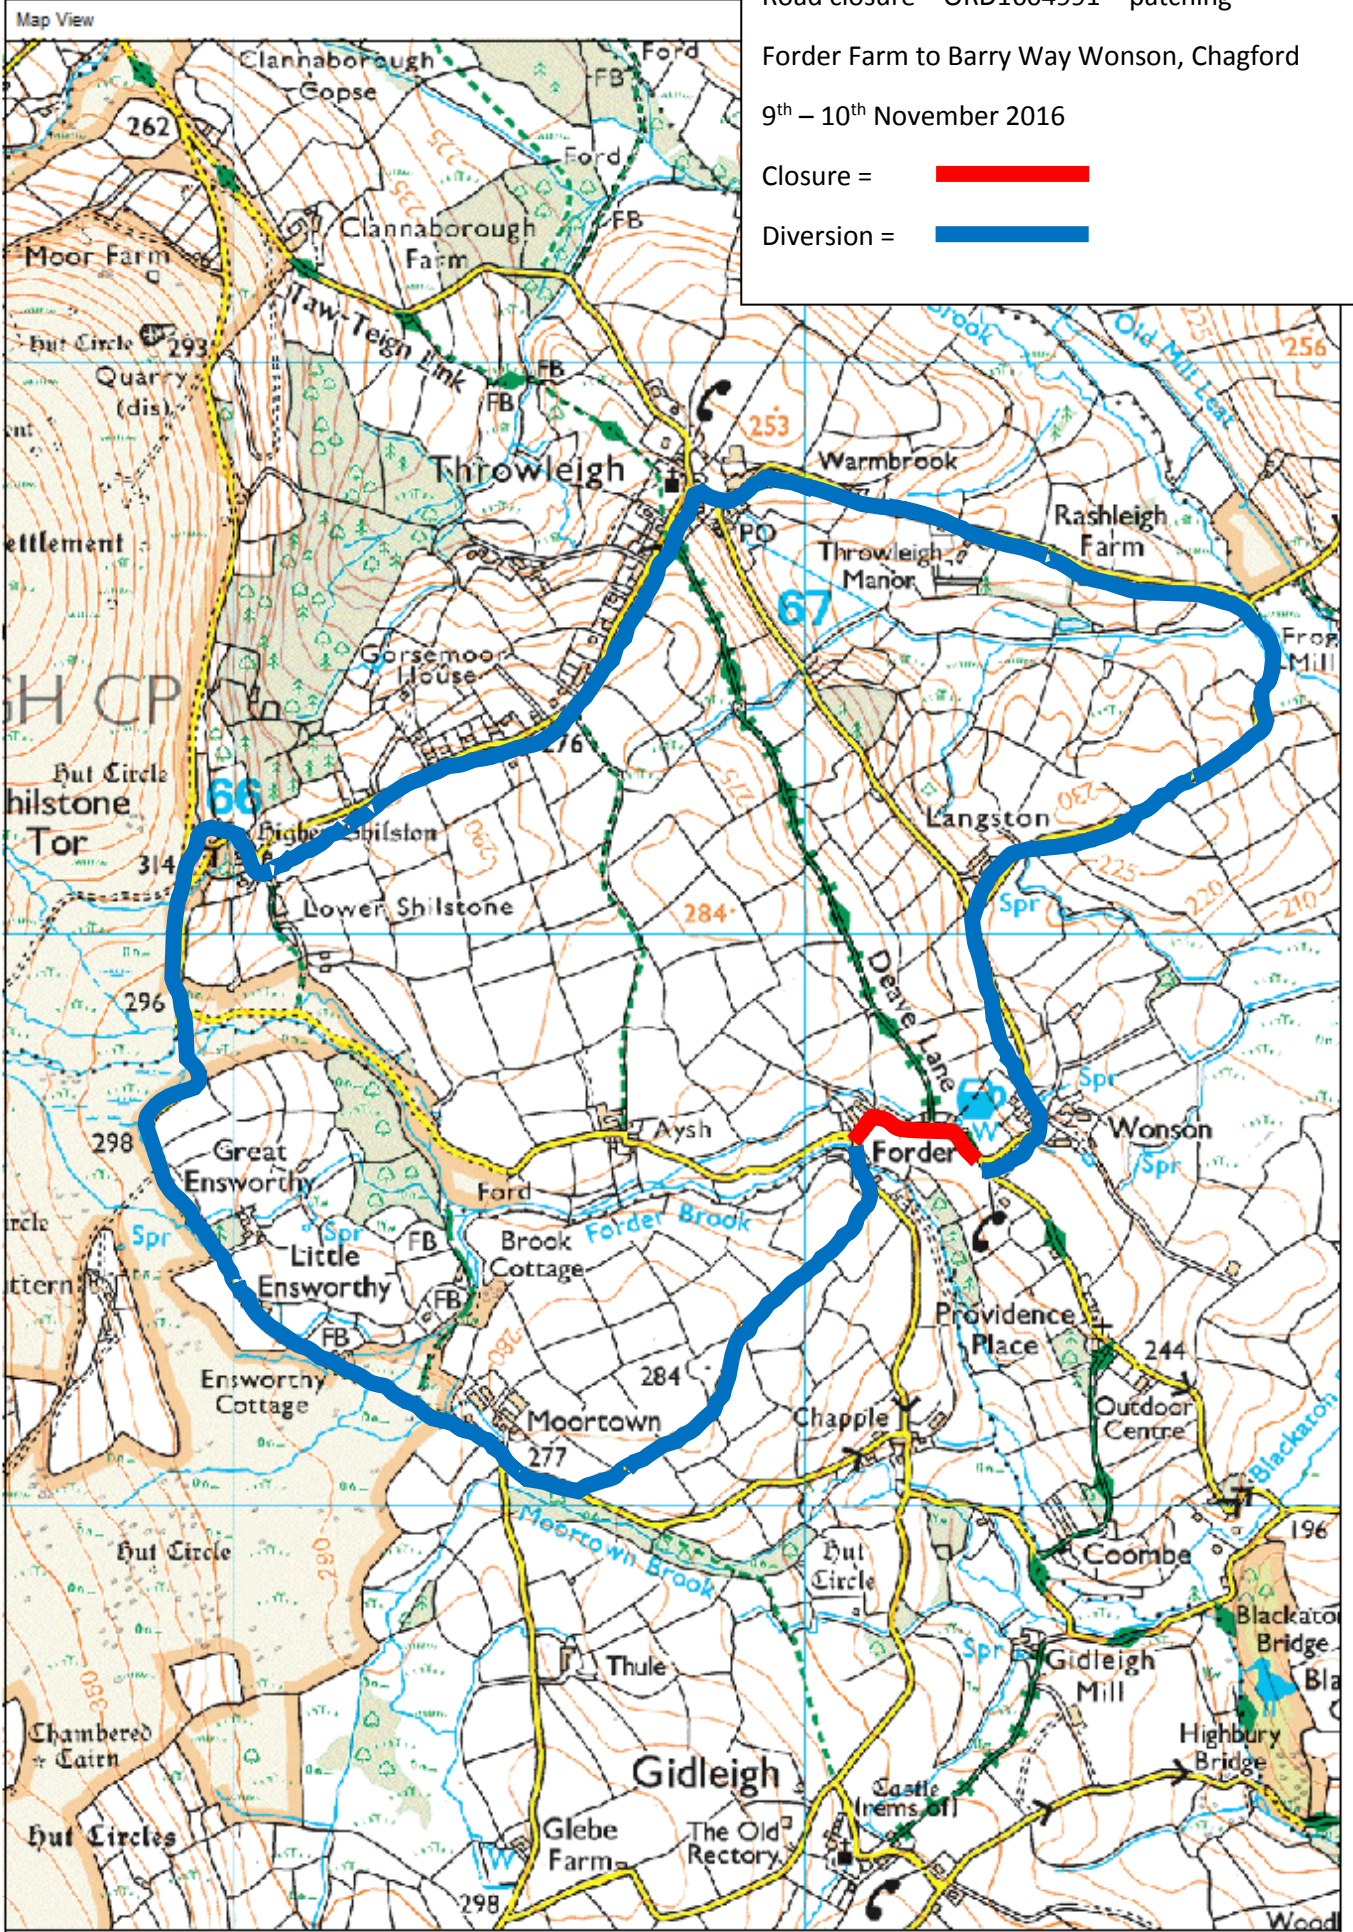

Road closure – ORD1604991 – patching

Forder Farm to Barry Way Wonson, Chagford

9th – 10th November 2016

Closure = 

Diversion = 

Scale 1:13111

0 500m

Based upon OS 1:25000 Raster (1x1Km) © Crown copyright. All rights reserved.