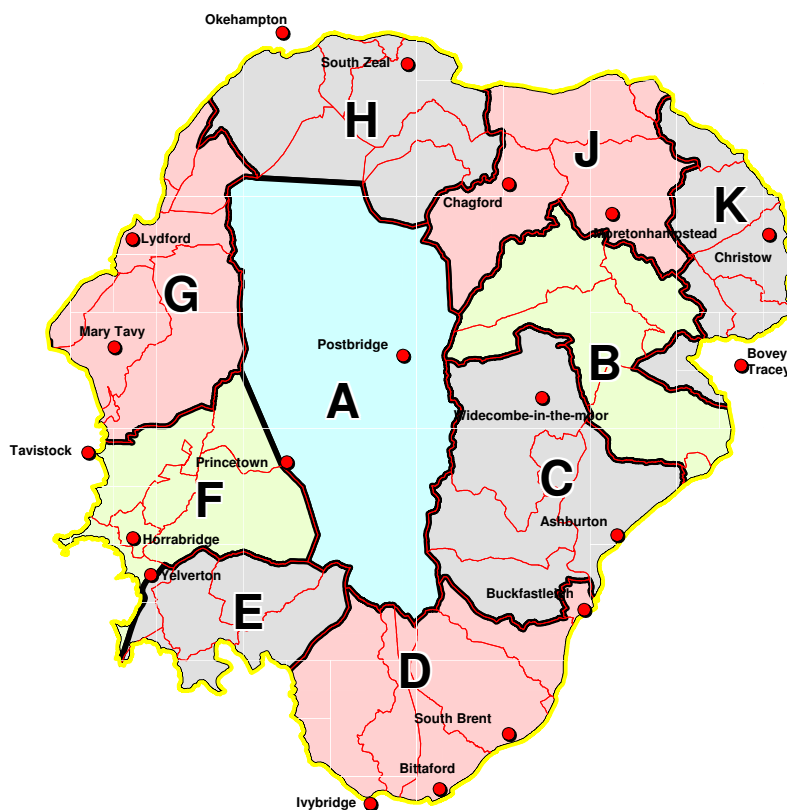

Dartmoor National Park Authority

Ranger Sectors 2011

Scale 1:300000

Compiled by S Bishop on 8 November 2010

Sector A Serina Rouse 07720 509271

Parishes covered: Dartmoor Forest

Sector B Ian Durrant 07736 882480

Parishes covered: Bickington, Ilsington, Lustleigh, Manaton, North Bovey

Sector C Bill Allen 07711 104545

Parishes covered: Ashburton, Buckland in the Moor, Holne, West Buckfastleigh, Widecombe

Sector D Ella Briens 07711 104546

Parishes covered: Buckfastleigh, Cornwood, Dean Prior, Harford, South Brent, Ugborough

Sector E Andrea Crisp

Parishes covered: Bickleigh, Buckland Monachorum, Meavy, Shaugh Prior, Sheepstor

Sector F Paul Glanville 07720 509272

Parishes covered: Buckland Monachorum, Horrabridge, Sampford Spiney, Walkhampton, Whitchurch

Sector G Rob Taylor 07711 104542

Parishes covered: Brentor, Bridestowe, Lydford, Mary Tavy, Peter Tavy, Sourton

Sector H Ian Brooker 07720 509273

Parishes covered: Belstone, Gidleigh, Okehampton, Okehampton Hamlets,

South Tawton, Sticklepath, Throwleigh

Sector J Pete Rich 07730 064470

Parishes covered: Chagford, Cheriton Bishop, Drewsteignton, Moretonhampstead

Sector K Simon Lee 07711 104541

Parishes covered: Bovey Tracey, Bridford, Christow, Dunsford, Hennock

Head Ranger Robert Steemson 07711 856206
Assistant Head Ranger Jon Stones 07711 104547

All rangers can be contacted on 01626 831006 Mon - Fri (office hours).

01822 890414 10-5pm (weekends), or on mobile numbers.